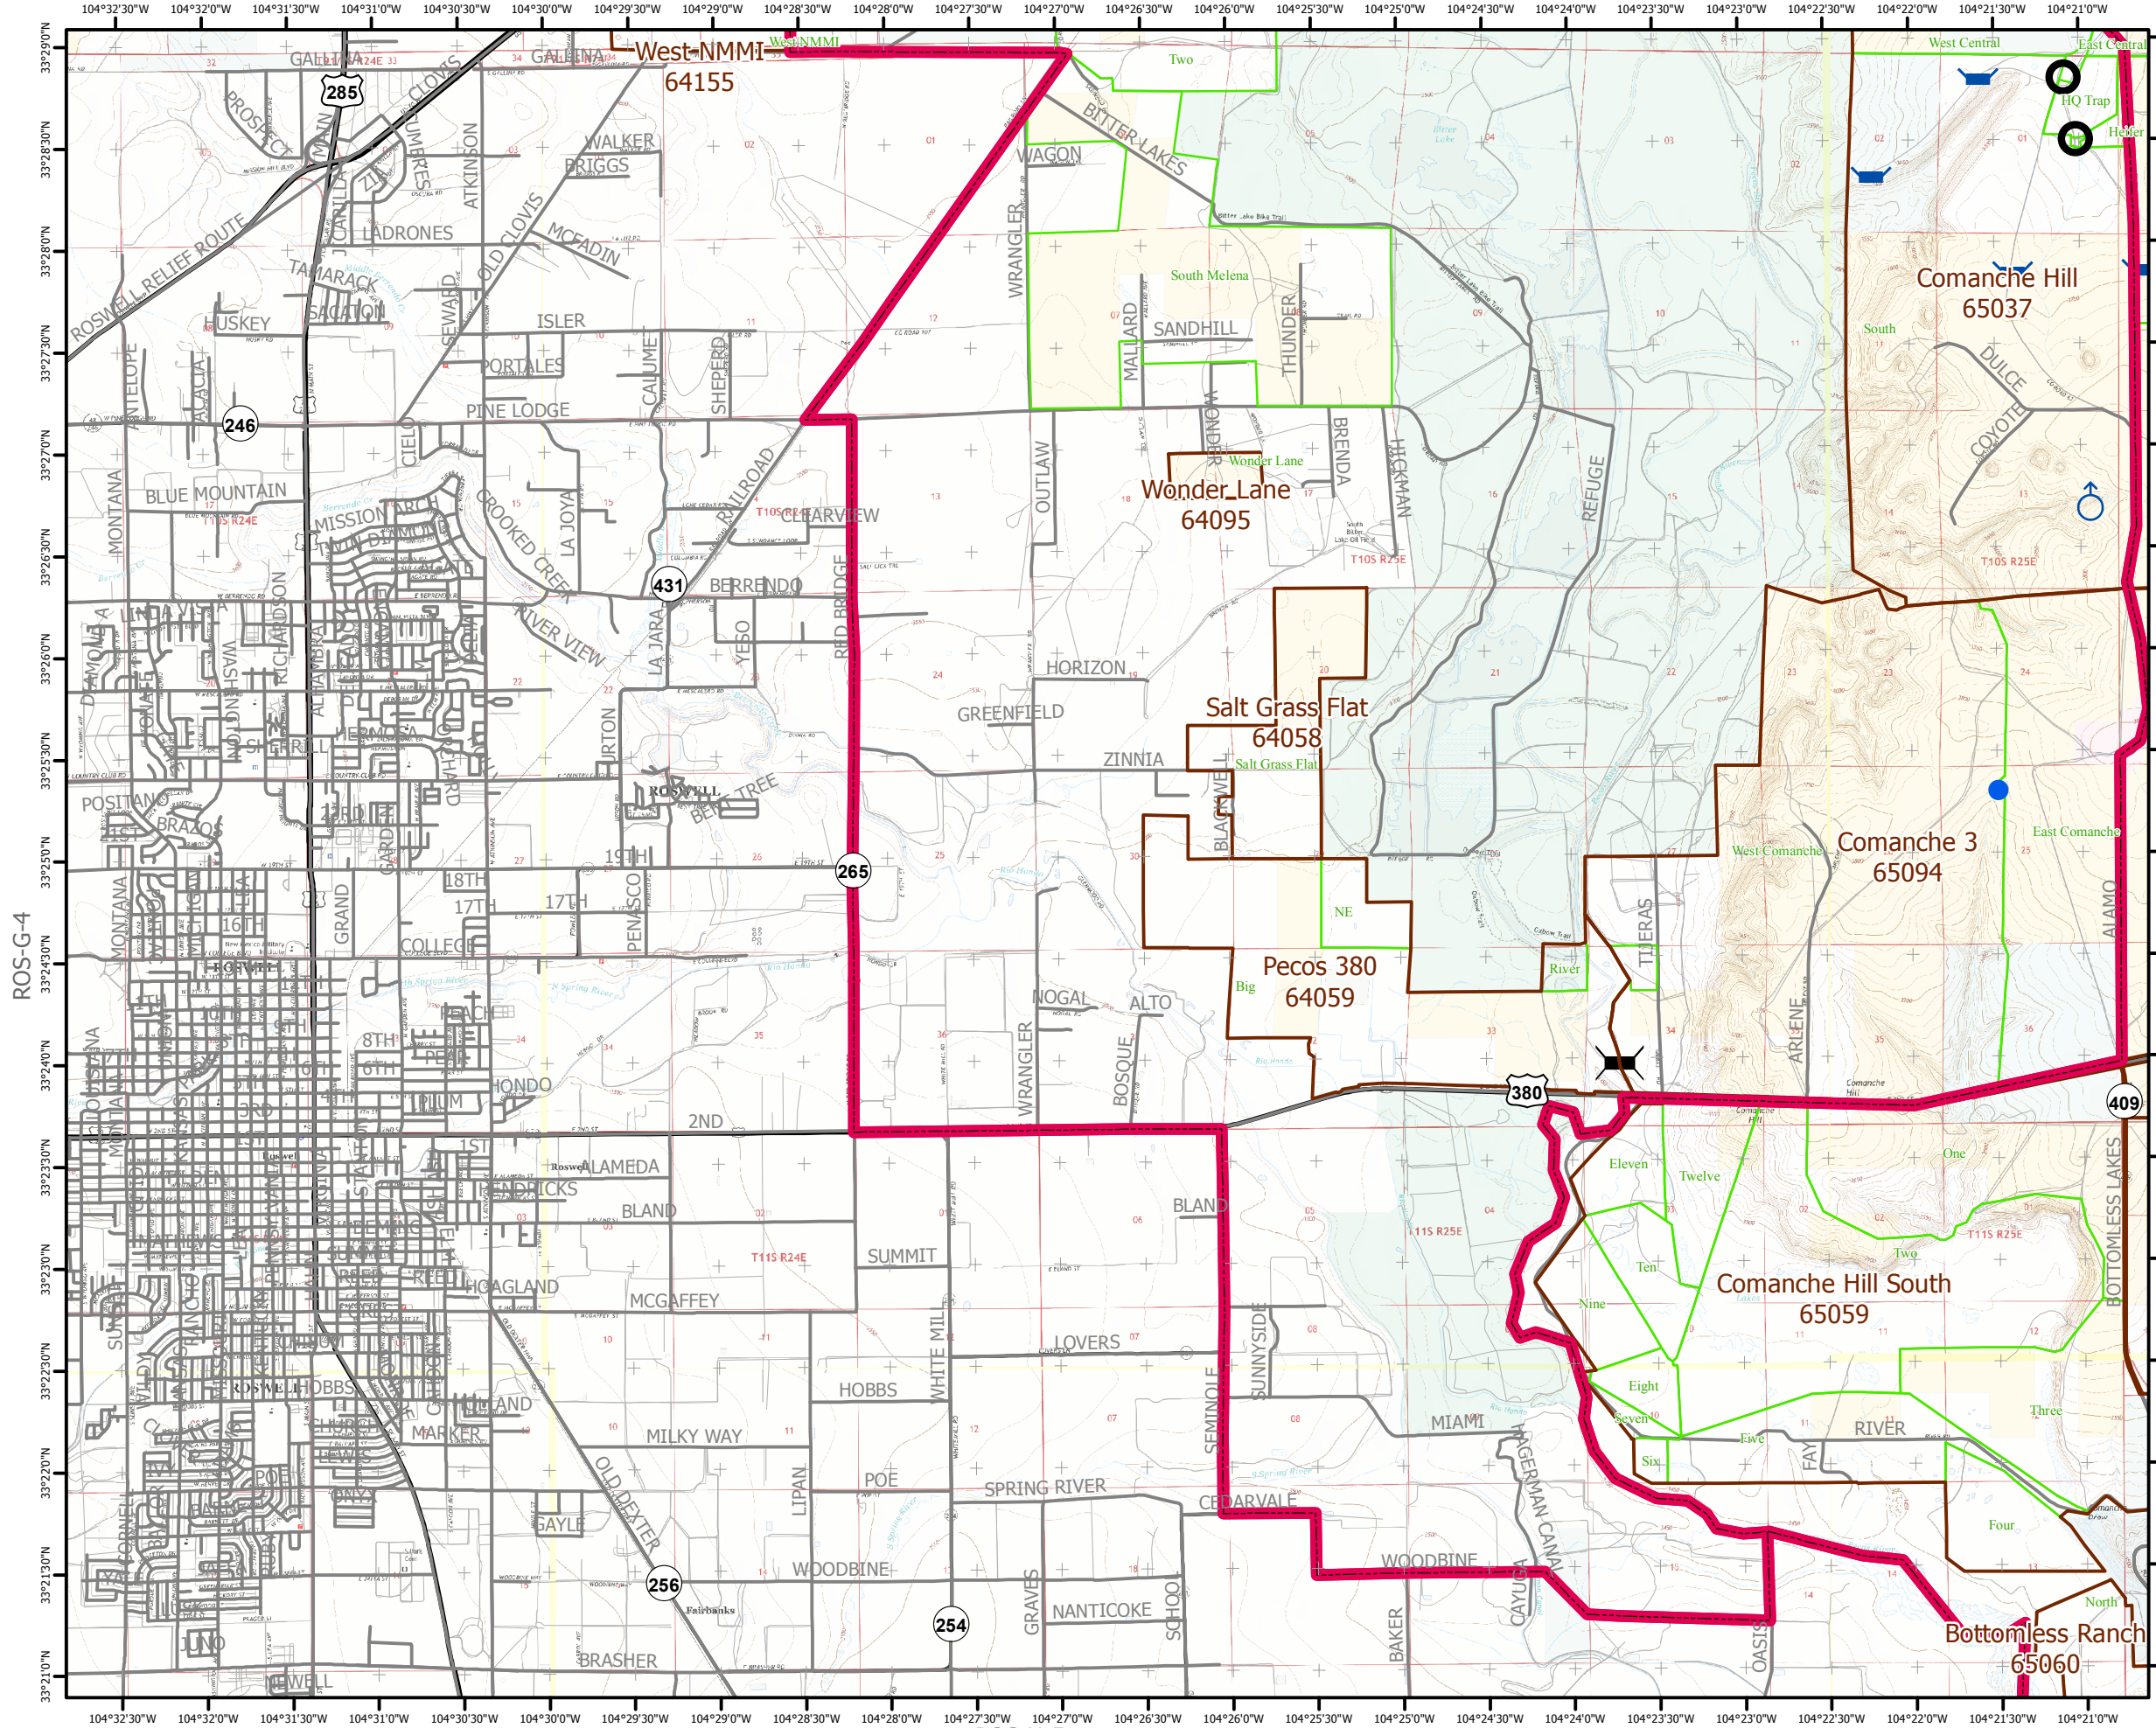

# PECOS DISTRICT IAZ ATLAS MAP SHEET ROS-G-5

NOTES

ROS-G-6

- Cattleguard
- Springs
- Storage tank
- Trough
- Well with Storage
- Grazing Allotments
- Bureau of Land Management
- Dept. of Defense
- Fish & Wildlife Service
- Private
- State
- State Park

No Warranty is made by the Bureau of Land Management as to the accuracy, reliability, or completeness of these data for individual use or aggregate use with other data, or for purposes not intended by the BLM. Spatial information may not meet National Map Accuracy Standards. This information is subject to change without notification.